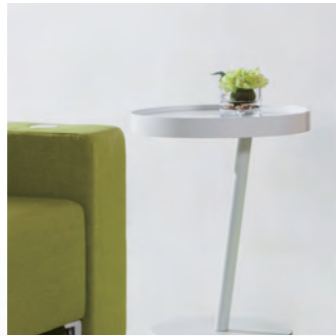

Multi module group

Tea table

Wireless charging arm

Park, Wireless charging combined sofa

Hemp fabric soft and comfortable, fresh and elegant colors bring gentle, relaxing negotiation atmosphere.

Whenever and wherever possible be wireless charging

Design simple disk table, can match multiple sofa combination.

A diversified portfolio, and create a relaxed elegant public space for you.

Park, combined sofa

Park, combined sofa with smart design sense and can be moved optionally displayed the lovely image of flexible in public space. Rich colors of the stool can be easily moved, configuration diversity, rich choice.

Can you see what it is

Woody jade, covered in the comfort of fabric, exquisite harmony appearance, Is it right? Moment to seize your heart. Can sit on the ground, put a cup of Coffee, with tea appearance, accompanied by the afternoon of leisure.