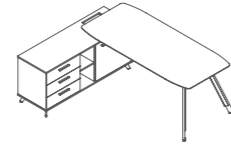

Formal meeting system. The minimalistic desk top and outward legs bring bigger legroom. Even a big meeting of 8-12 people won't find it cramped.

Executive Desk

DN89L/R
W2200*D1800*H750(mm)

DN88L/R
W2250*D1780*H750(mm)
W2450*D1780*H750(mm)