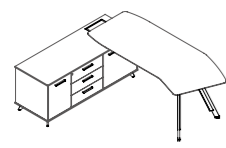

Formal meeting system. The minimalistic desk top and outward legs bring bigger legroom. Even a big meeting of 8-12 people won't find it cramped.

Executive Desk

DN89L/R
W2200*D1800*H750(mm)

DN88L/R
W2250*D1780*H750(mm)
W2450*D1780*H750(mm)