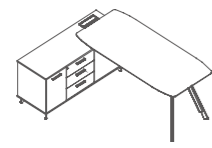

Formal meeting system. The minimalistic desk top and outward legs bring bigger legroom. Even a big meeting of 8-12 people won't find it cramped.

Executive Desk

DN89L/R
W2200*D1800*H750(mm)

DN88L/R
W2250*D1780*H750(mm)
W2450*D1780*H750(mm)