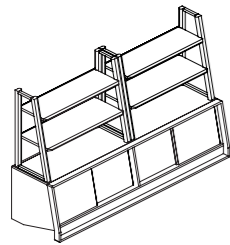

The inner side of the legs is curved, and the outer side is square.
It comes from wisdom of ancient great minds.
Stereoscopic shape, in seek of perfection.

Executive Desk

EW80
W2000*D950*H760(mm)

EW78
W2400*D1200*H760(mm)

EW77
W2400*D1200*H1050(mm)

Back Cabinet

EW90
W2002*D560*H1500(mm)

Side Cabinet

EW25
W1002*D560*H610(mm)

Sofa

SJ61.1.MR
W610*D540*H760*450(mm)

SJ60.1.MR
W770*D690*H770*440(mm)