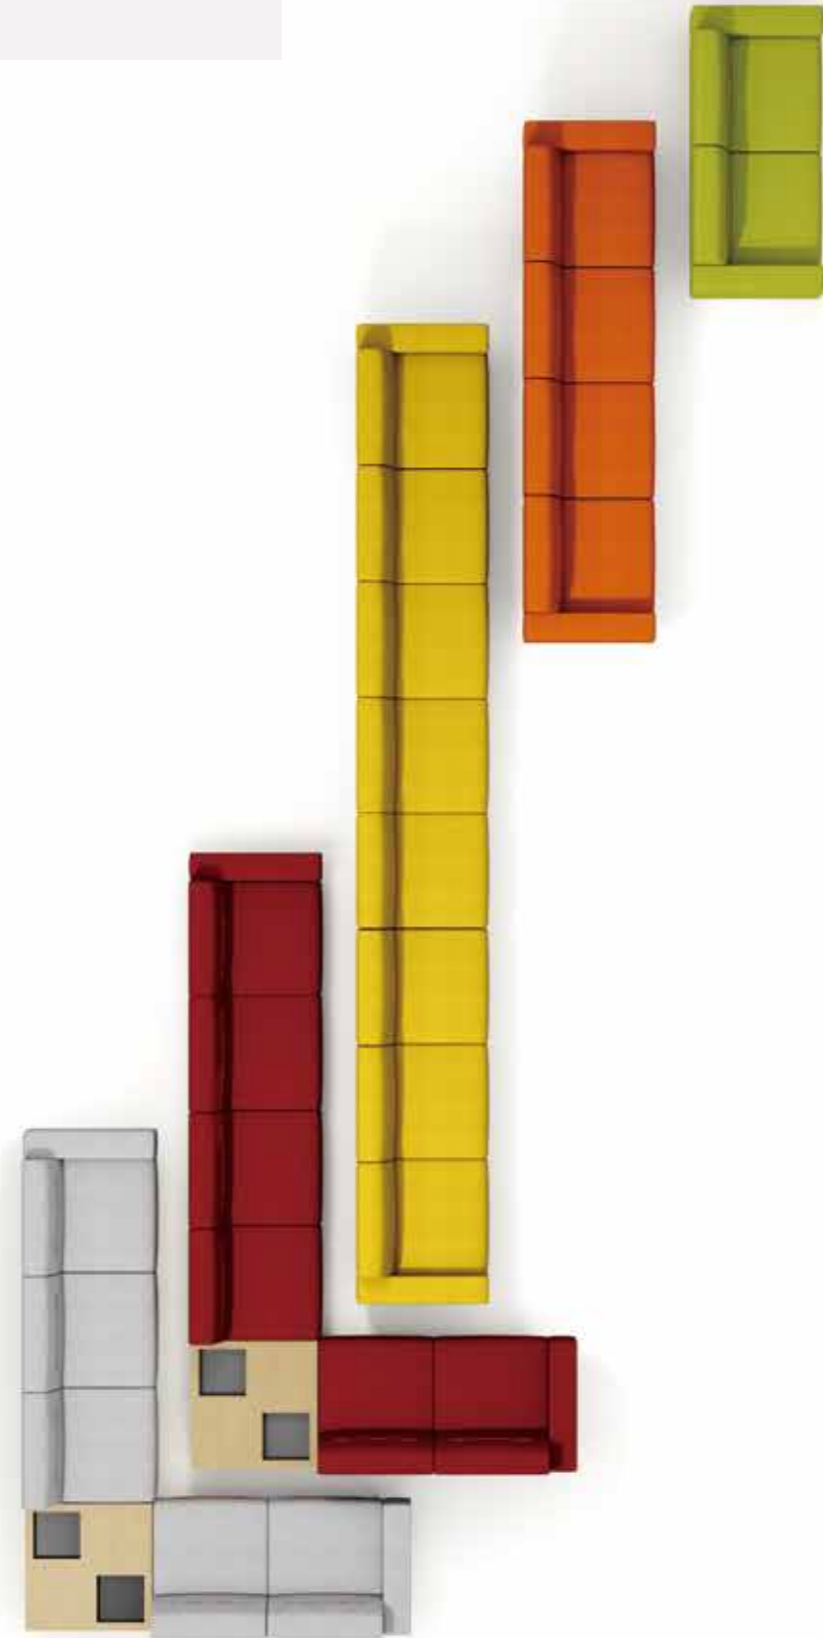

Signature

FURNITURE

F.6

Flower.6

Sofa will come and grow
As demands change with each customer

when she isn't just a piece of furniture
Flower.6 makes us think:
What is our really need at this moment?

Just let it be, free variation

The series of Flower.6 emphasize natural regression , meet the changeable need.

To make the most efficient use of the office space , showing the balance of beauty between human and nature.

Liner –workstation , extend at will.
A lively line , the space owns fairshaped and tight-feeling.
Two ways , delivering the concept of more humanized design.

L-workstation , free talks.

Placing a L-shape forms a open-styled space where could communicate with each other , sheds a charm with free & wild.

Innovative design Beauty of details

Unique thread decoration brings sprit to the whole design.
Insertable and moveable handrest enables arm support wherever you sit.
Decorated by wooden feet and tea table, the whole style looks neat.

Comfortable back cushion Eyeball attracting colors

Sundy series velveteen is comfortable and durable.
Combined with pure color cushion, this laconic sofa helps create a fashionable taste.

Petal shape design Astonishing mould
Vividly design adds color to the whole space.