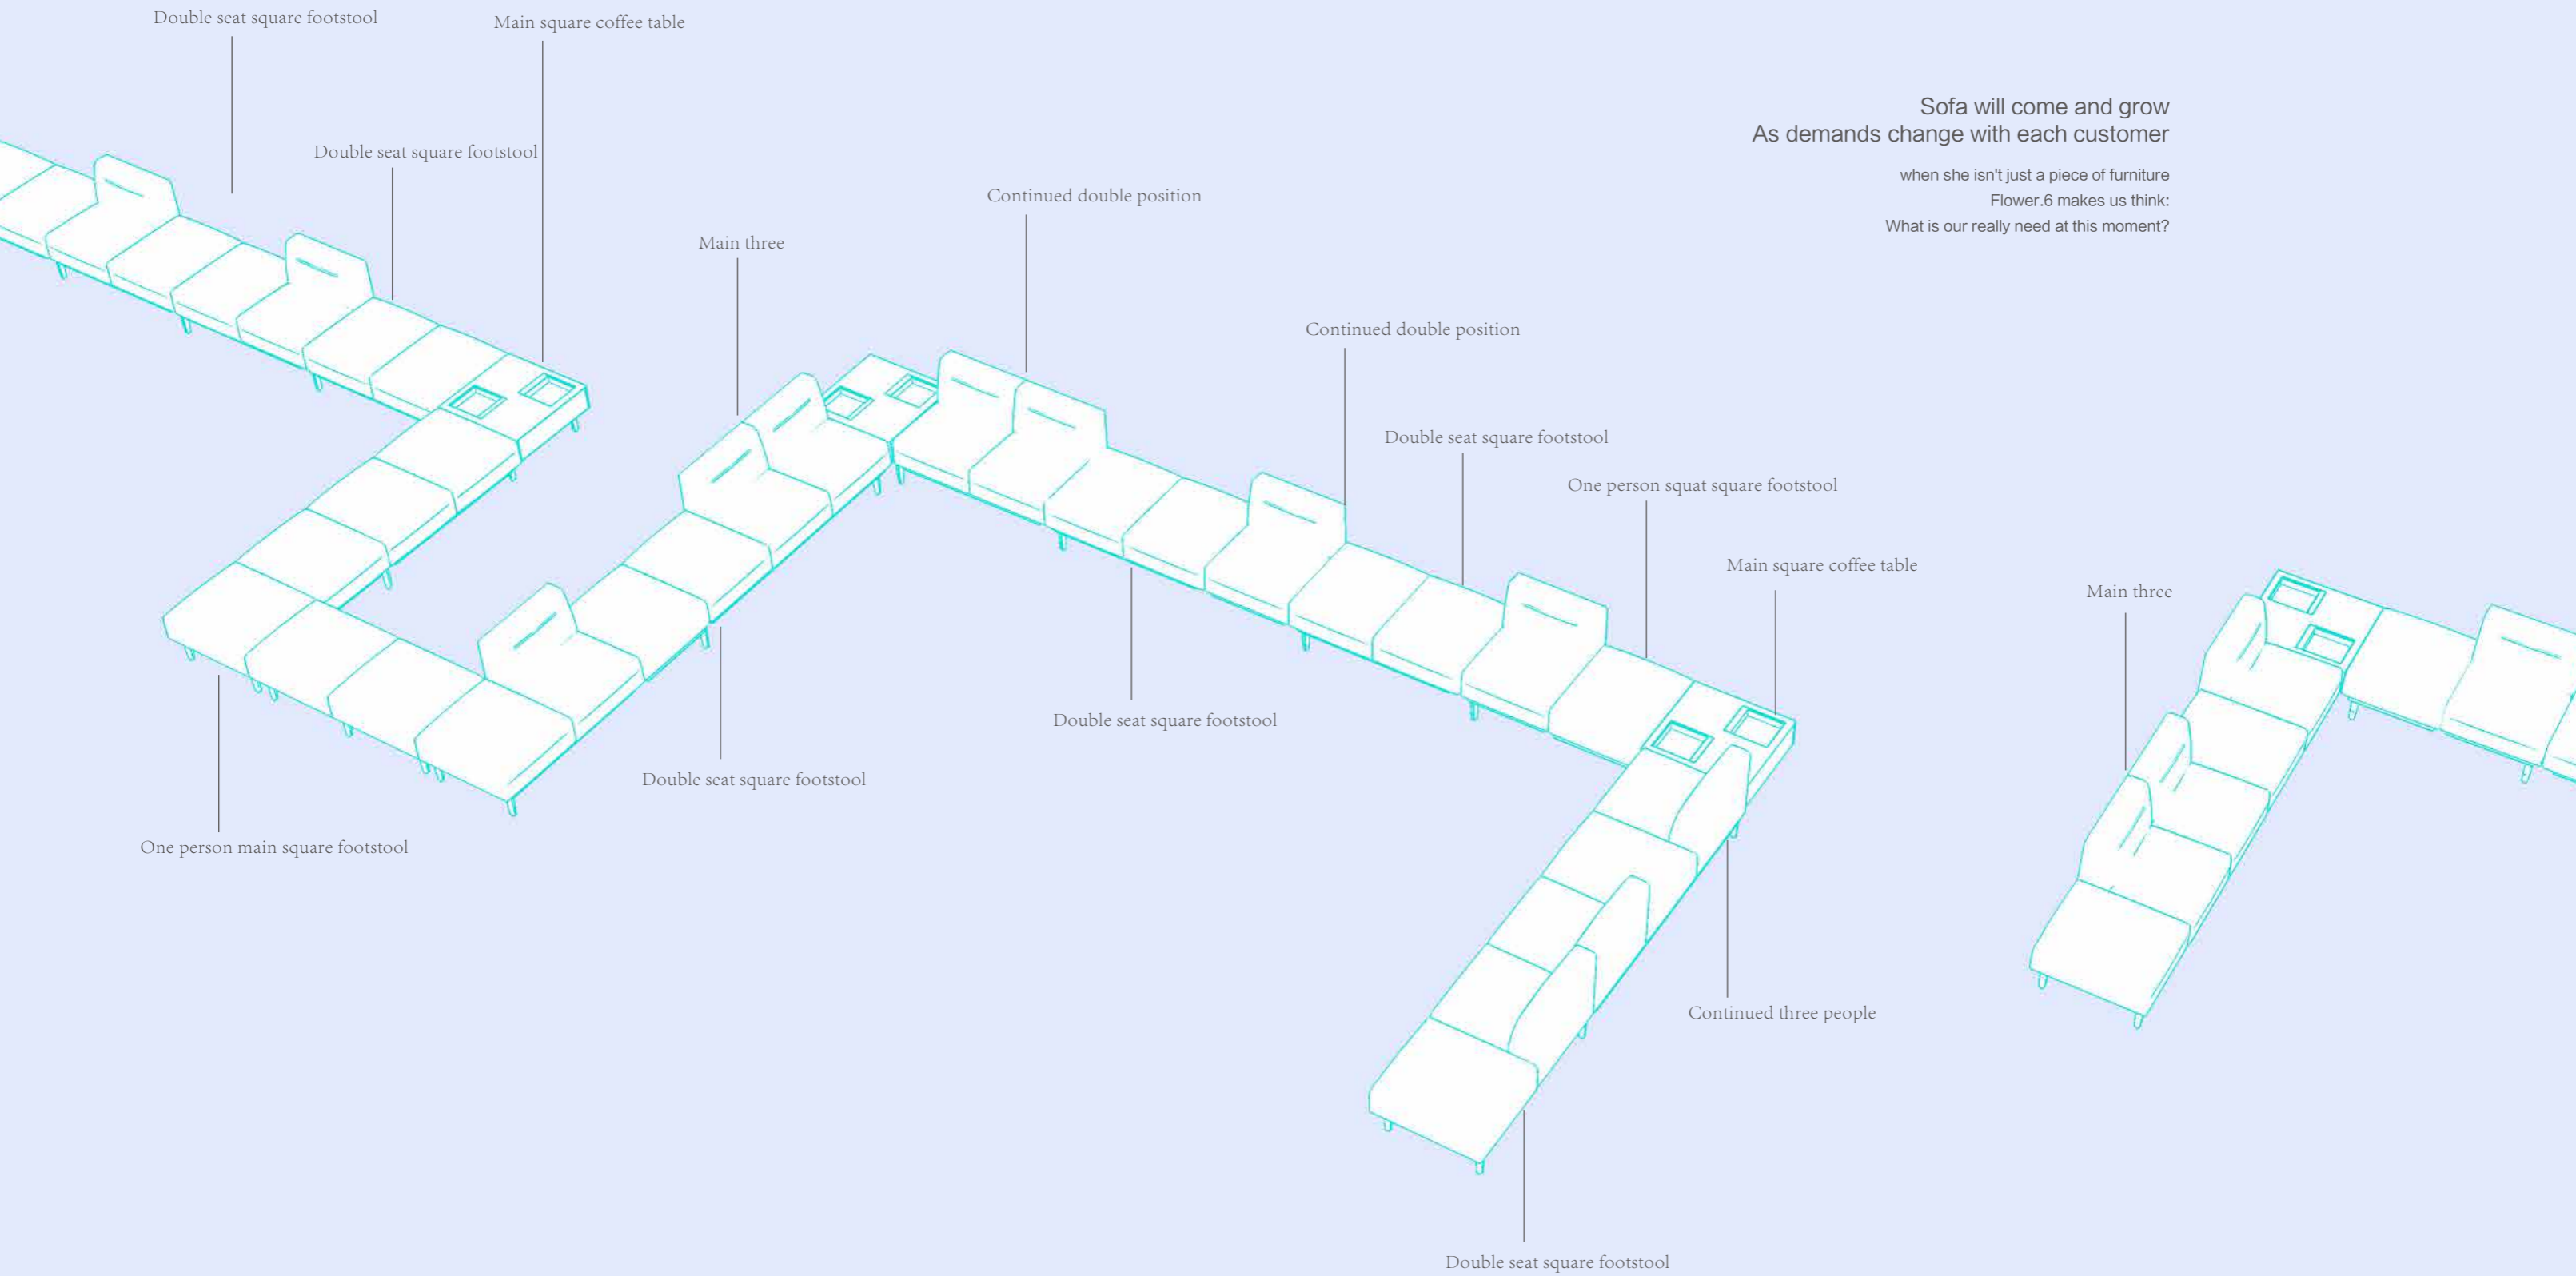

Sofa will come and grow
As demands change with each customer

when she isn't just a piece of furniture
Flower.6 makes us think:
What is our really need at this moment?