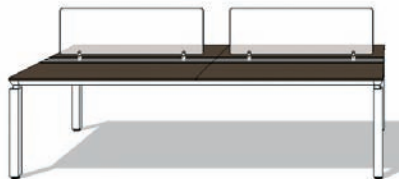

Meeting Table

1200W * 1420D * 760H
1400W * 1420D * 760H
1500W * 1420D * 760H
1600W * 1620D * 760H
1800W * 1620D * 760H

1200W * 1420D * 760H
1400W * 1420D * 760H
1500W * 1420D * 760H
1600W * 1620D * 760H
1800W * 1620D * 760H

2300W * 1620D * 760H

2300W * 1620D * 760H

EE68

2400W * 1420D * 760H   3600W * 1420D * 760H
2800W * 1420D * 760H   4200W * 1420D * 760H
3000W * 1420D * 760H   4500W * 1420D * 760H
3200W * 1620D * 760H   4800W * 1620D * 760H

3000W * 1620D * 760H
3600W * 1620D * 760H
4600W * 1620D * 760H

1000W * 1000D * 760H
1200W * 1200D * 760H

1200W * 500D * 760H
1400W * 500D * 760H
1600W * 500D * 760H
1800W * 500D * 760H

1200W * 500D * 760H
1400W * 500D * 760H
1600W * 500D * 760H
1800W * 500D * 760H

1200W * 500D * 60H
1400W * 500D * 60H
1600W * 500D * 60H
1800W * 500D * 60H

Tee Table

750W * 750D * 420H
1200W * 600D * 420H
1400W * 800D * 420H

Cabinet