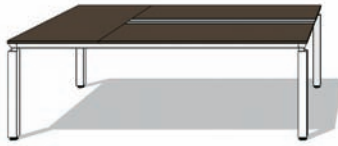

Meeting Table

1200W * 1420D * 760H
1400W * 1420D * 760H
1500W * 1420D * 760H
1600W * 1620D * 760H
1800W * 1620D * 760H

1200W * 1420D * 760H
1400W * 1420D * 760H
1500W * 1420D * 760H
1600W * 1620D * 760H
1800W * 1620D * 760H

EE67A

2300W * 1620D * 760H

2300W * 1620D * 760H

2400W * 1420D * 760H   3600W * 1420D * 760H
2800W * 1420D * 760H   4200W * 1420D * 760H
3000W * 1420D * 760H   4500W * 1420D * 760H
3200W * 1620D * 760H   4800W * 1620D * 760H

3000W * 1620D * 760H
3600W * 1620D * 760H
4600W * 1620D * 760H

1000W * 1000D * 760H
1200W * 1200D * 760H

1200W * 500D * 760H
1400W * 500D * 760H
1600W * 500D * 760H
1800W * 500D * 760H

1200W * 500D * 760H
1400W * 500D * 760H
1600W * 500D * 760H
1800W * 500D * 760H

1200W * 500D * 60H
1400W * 500D * 60H
1600W * 500D * 60H
1800W * 500D * 60H

Tee Table

750W * 750D * 420H
1200W * 600D * 420H
1400W * 800D * 420H

Cabinet