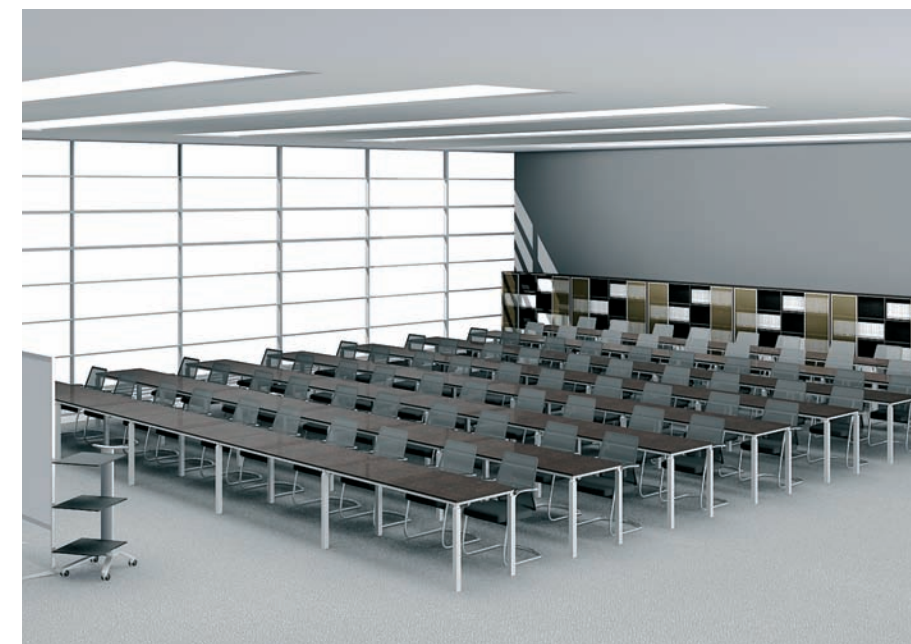

EE67 Units Meeting Table

This meeting table has powerful wiring system and video function.

Outlet box(meeting table)

EE71 Units Training Table

The space has to adjust at any time for different lessons and different number of trainers. This desk just satisfy those needs, increase space use efficiency.