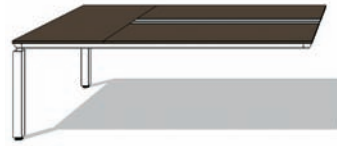

Meeting Table

1200W * 1420D * 760H
1400W * 1420D * 760H
1500W * 1420D * 760H
1600W * 1620D * 760H
1800W * 1620D * 760H

1200W * 1420D * 760H
1400W * 1420D * 760H
1500W * 1420D * 760H
1600W * 1620D * 760H
1800W * 1620D * 760H

2300W * 1620D * 760H

EE67B

2300W * 1620D * 760H

2400W * 1420D * 760H   3600W * 1420D * 760H
2800W * 1420D * 760H   4200W * 1420D * 760H
3000W * 1420D * 760H   4500W * 1420D * 760H
3200W * 1620D * 760H   4800W * 1620D * 760H

3000W * 1620D * 760H
3600W * 1620D * 760H
4600W * 1620D * 760H

1000W * 1000D * 760H
1200W * 1200D * 760H

1200W * 500D * 760H
1400W * 500D * 760H
1600W * 500D * 760H
1800W * 500D * 760H

1200W * 500D * 760H
1400W * 500D * 760H
1600W * 500D * 760H
1800W * 500D * 760H

1200W * 500D * 60H
1400W * 500D * 60H
1600W * 500D * 60H
1800W * 500D * 60H

Tee Table

750W * 750D * 420H
1200W * 600D * 420H
1400W * 800D * 420H

Cabinet